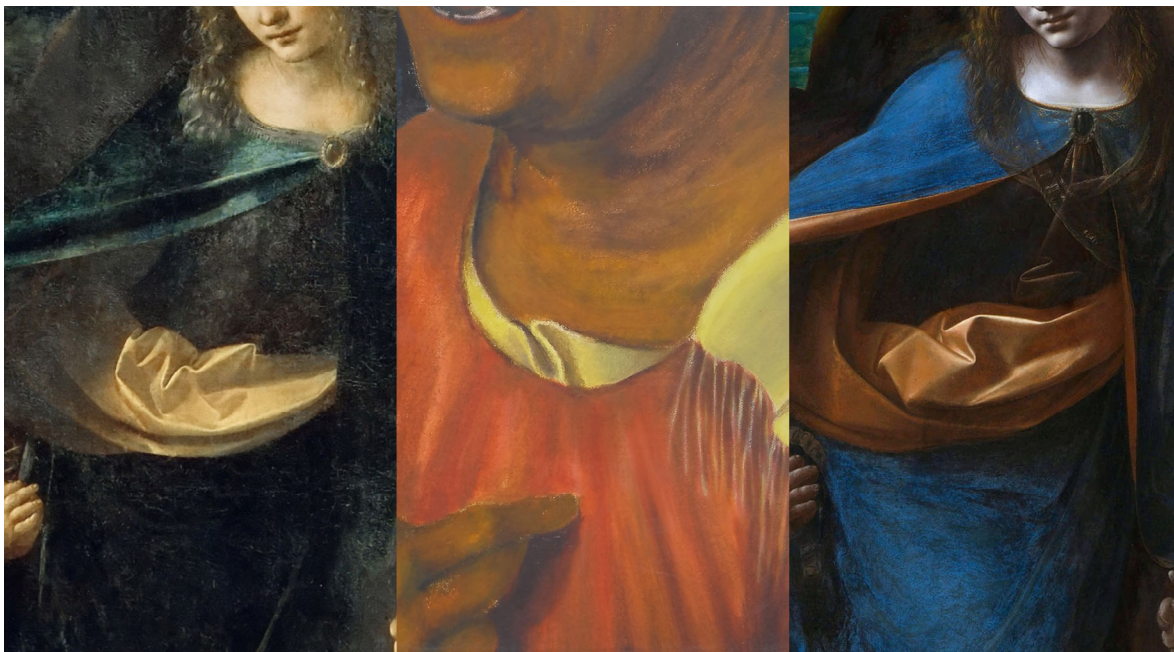

# "La Vecchia": Photographic Evidence it was painted by Leonardo Da Vinci, of Beatrice d'Este, with a Camera Obscura. 2023

Monday, April 17, 2023 5:33 PM

The nose in the painting can provide forensic art evidence of the use of a camera when correlated to this drawing of Beatrice d'Este.

It's signed "LDV" by Leonardo Da Vinci, just like these other examples from his known paintings.

The image of the hand was traced from this other drawing of Beatrice d'Este.